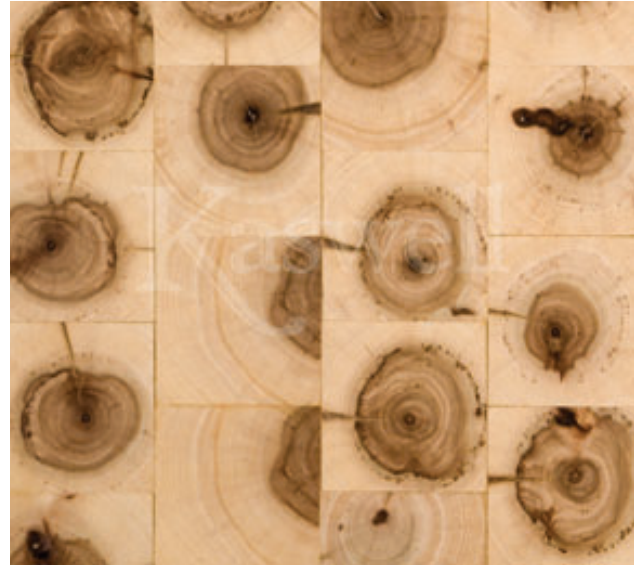

*END GRAIN  
HICKORY  
RECLAIMED*

<b>PRODUCT:</b>	End Grain
<b>SPECIES:</b>	Hickory-Reclaimed
<b>FORMAT:</b>	Individual blocks
<b>SIZES:</b>	¾" depth minimum. Individual block face size from 3"x 3" to 6"x 6". Custom sizes available upon request.
<b>FINISH OPTIONS:</b>	Unfinished
<b>ADHESIVE:</b>	Custom sizes available upon request.